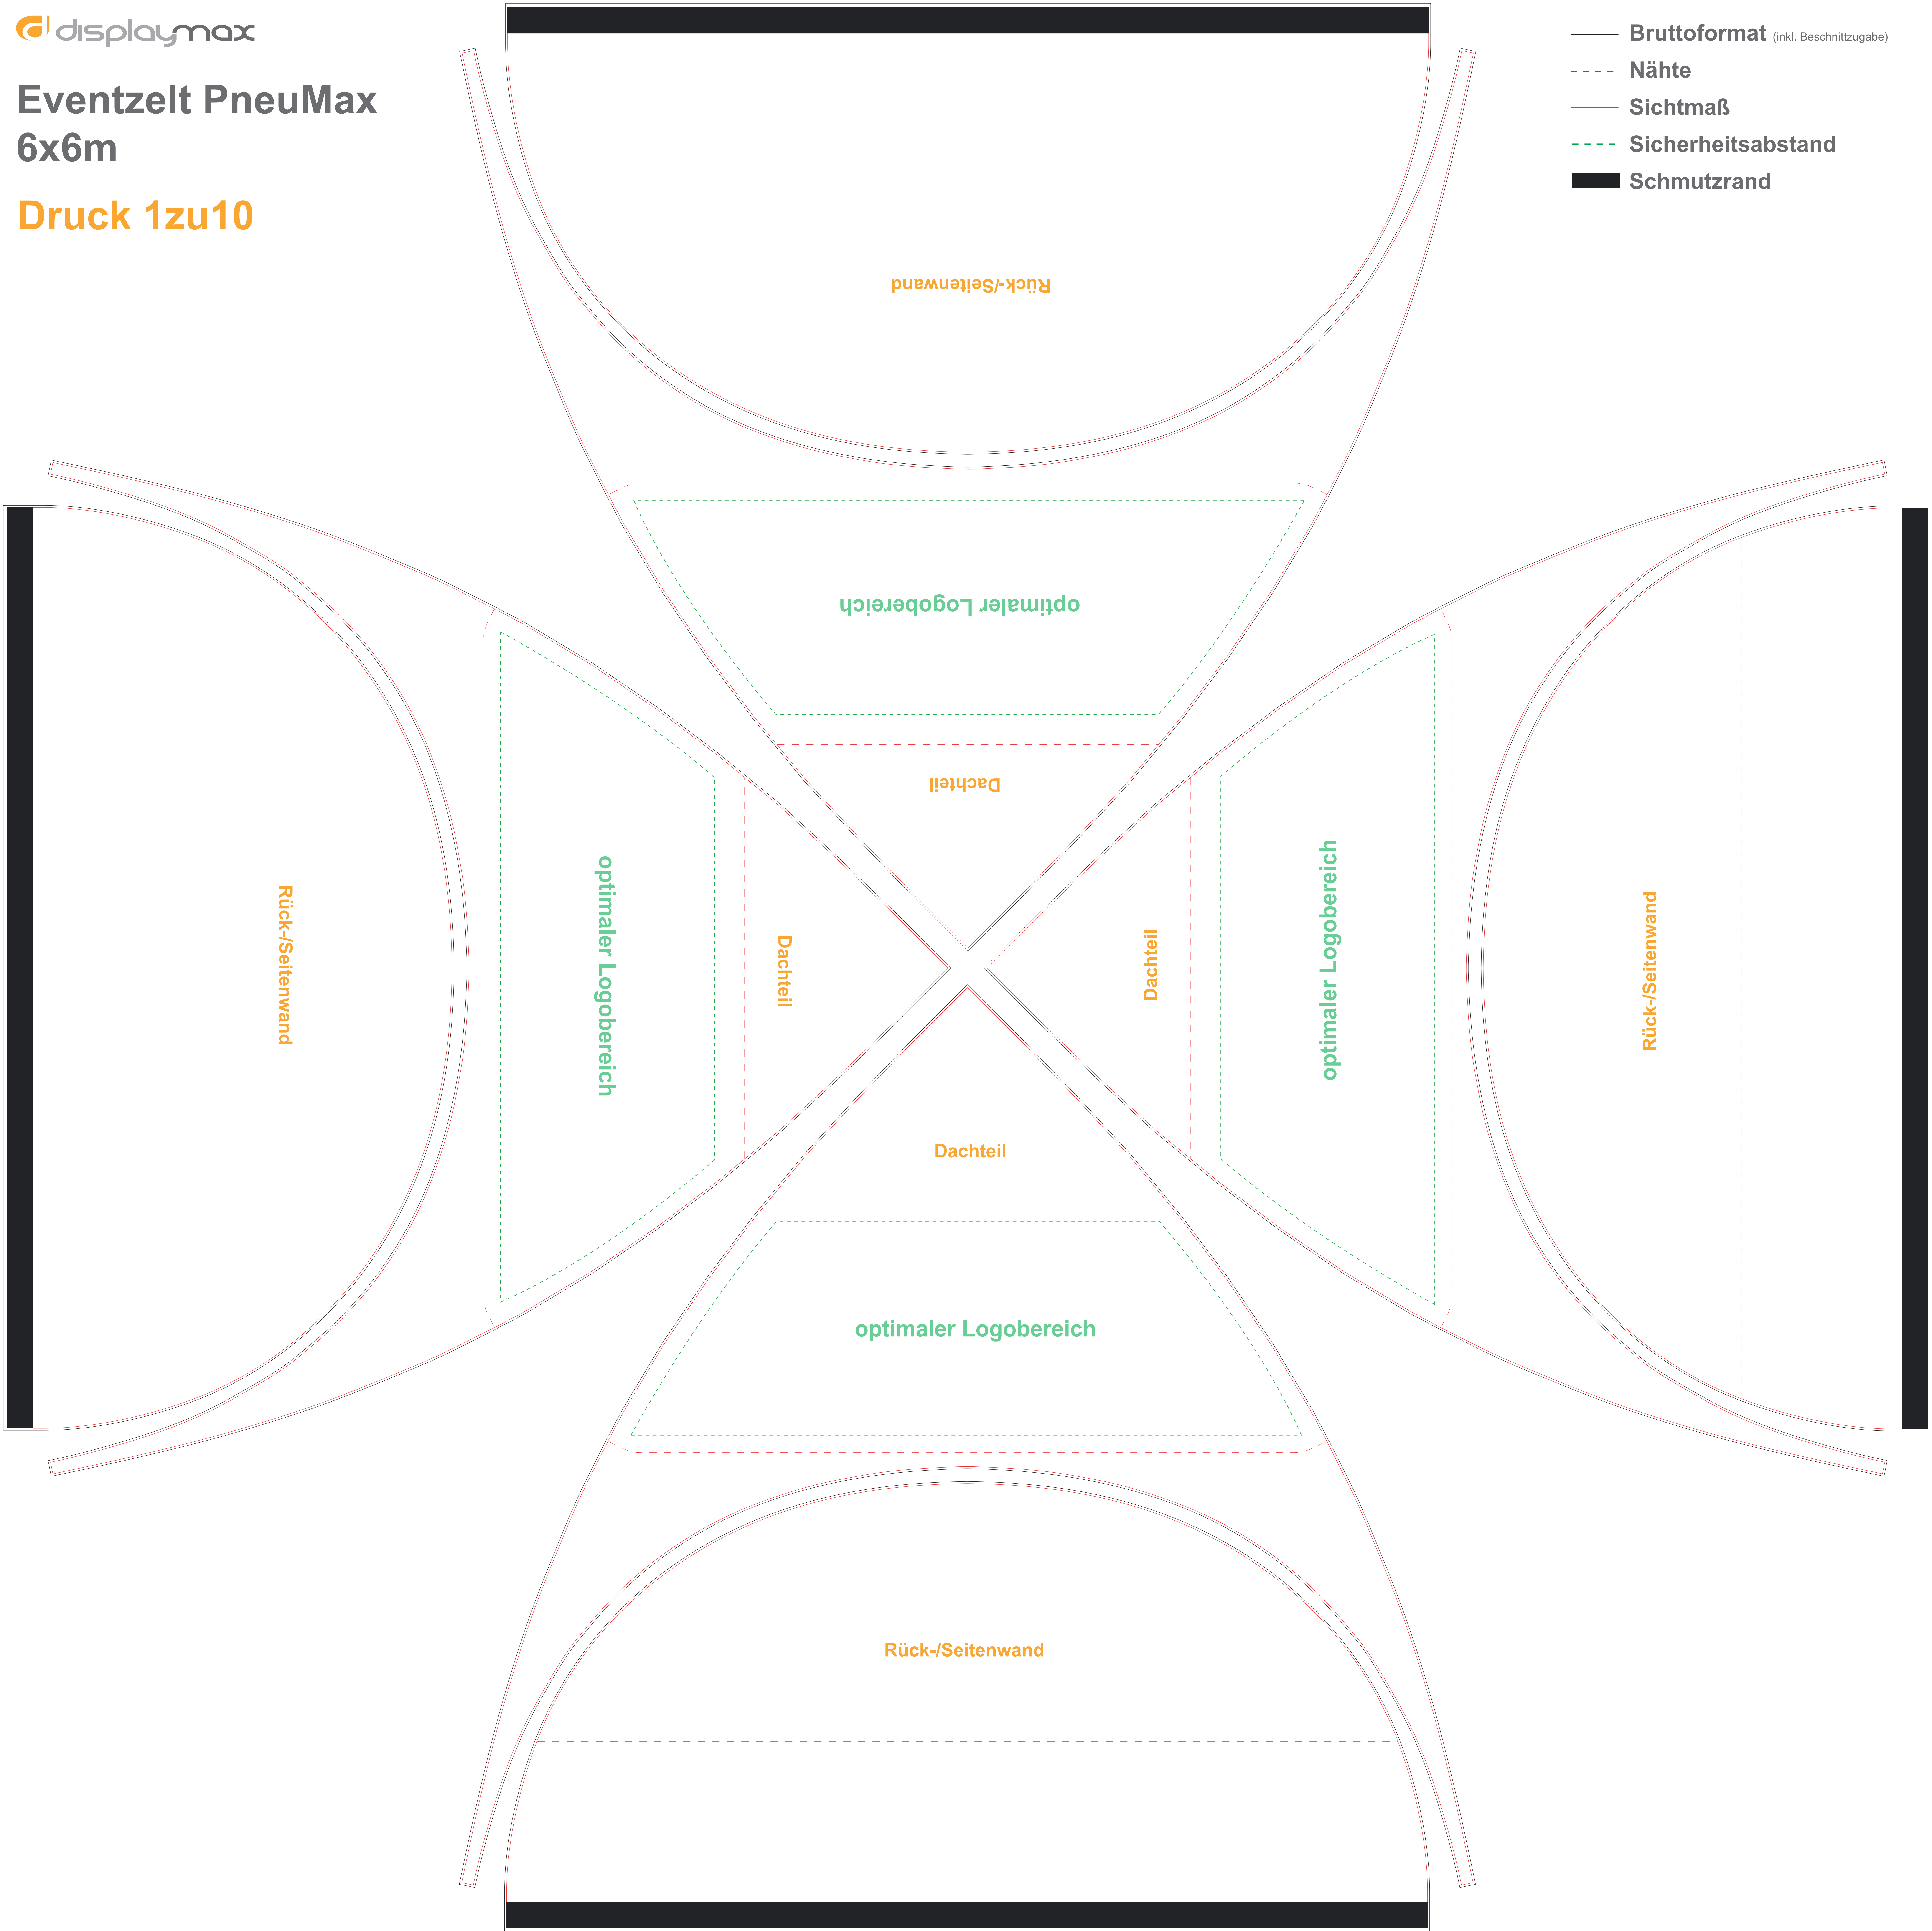

# Eventzelt PneuMax 6x6m

Druck 1zu10

- Bruttoformat (inkl. Beschnittzugabe)
- - - Nähte
- Sichtmaß
- - - Sicherheitsabstand
- Schmutzrand

The diagram shows a cross-section of a dome. At the top is a triangular section labeled 'Dachteil' in orange. Below it is a trapezoidal area labeled 'optimaler Logobereich' in green, outlined with a dashed green line. Below that is a curved area labeled 'Rück-/Seitenwand' in orange, outlined with a dashed red line. A horizontal dashed red line is also present at the bottom of the dome's main structure. The base of the dome is a solid black horizontal bar.

**Dachteil**

**optimaler Logobereich**

**Rück-/Seitenwand**

**Eventzelt PneuMax**  
**6x6m**

**SunShade/Vordach**

**Eventzelt PneuMax**  
**6x6m**

**Zeltverbinder**