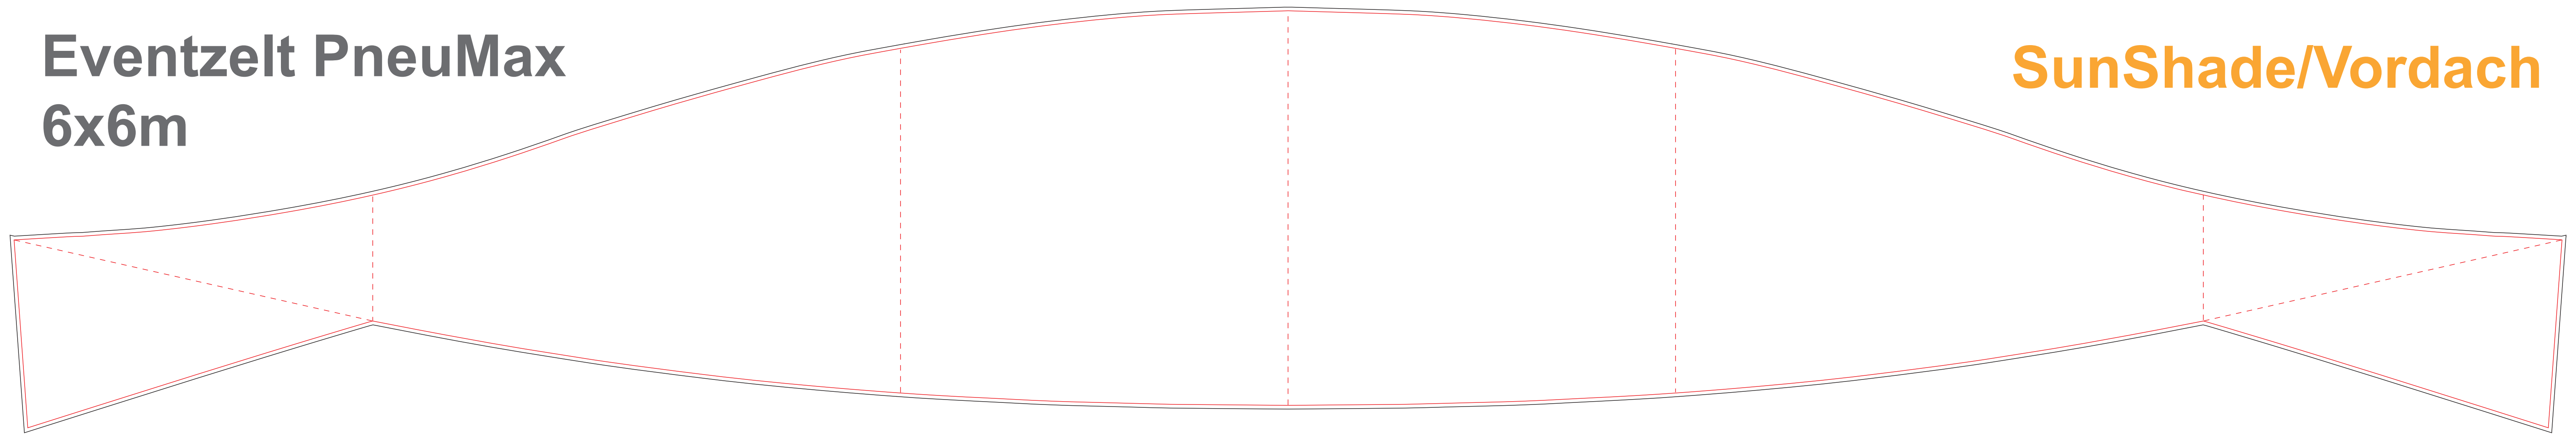

# Eventzelt PneuMax 6x6m

Druck 1zu10

- Bruttoformat (inkl. Beschnittzugabe)
- - - Nähte
- Sichtmaß
- - - Sicherheitsabstand
- Schmutzrand

The diagram shows a cross-section of a dome. At the top is a triangular section labeled 'Dachteil' in orange. Below it is a trapezoidal area labeled 'optimaler Logobereich' in green, outlined with a dashed green line. Below that is a curved area labeled 'Rück-/Seitenwand' in orange, outlined with a dashed red line. A horizontal dashed red line is also present at the bottom of the dome's main structure. The base of the dome is a solid black horizontal bar.

**Dachteil**

**optimaler Logobereich**

**Rück-/Seitenwand**

**Eventzelt PneuMax**  
**6x6m**

**SunShade/Vordach**

**Eventzelt PneuMax**  
**6x6m**

**Zeltverbinder**